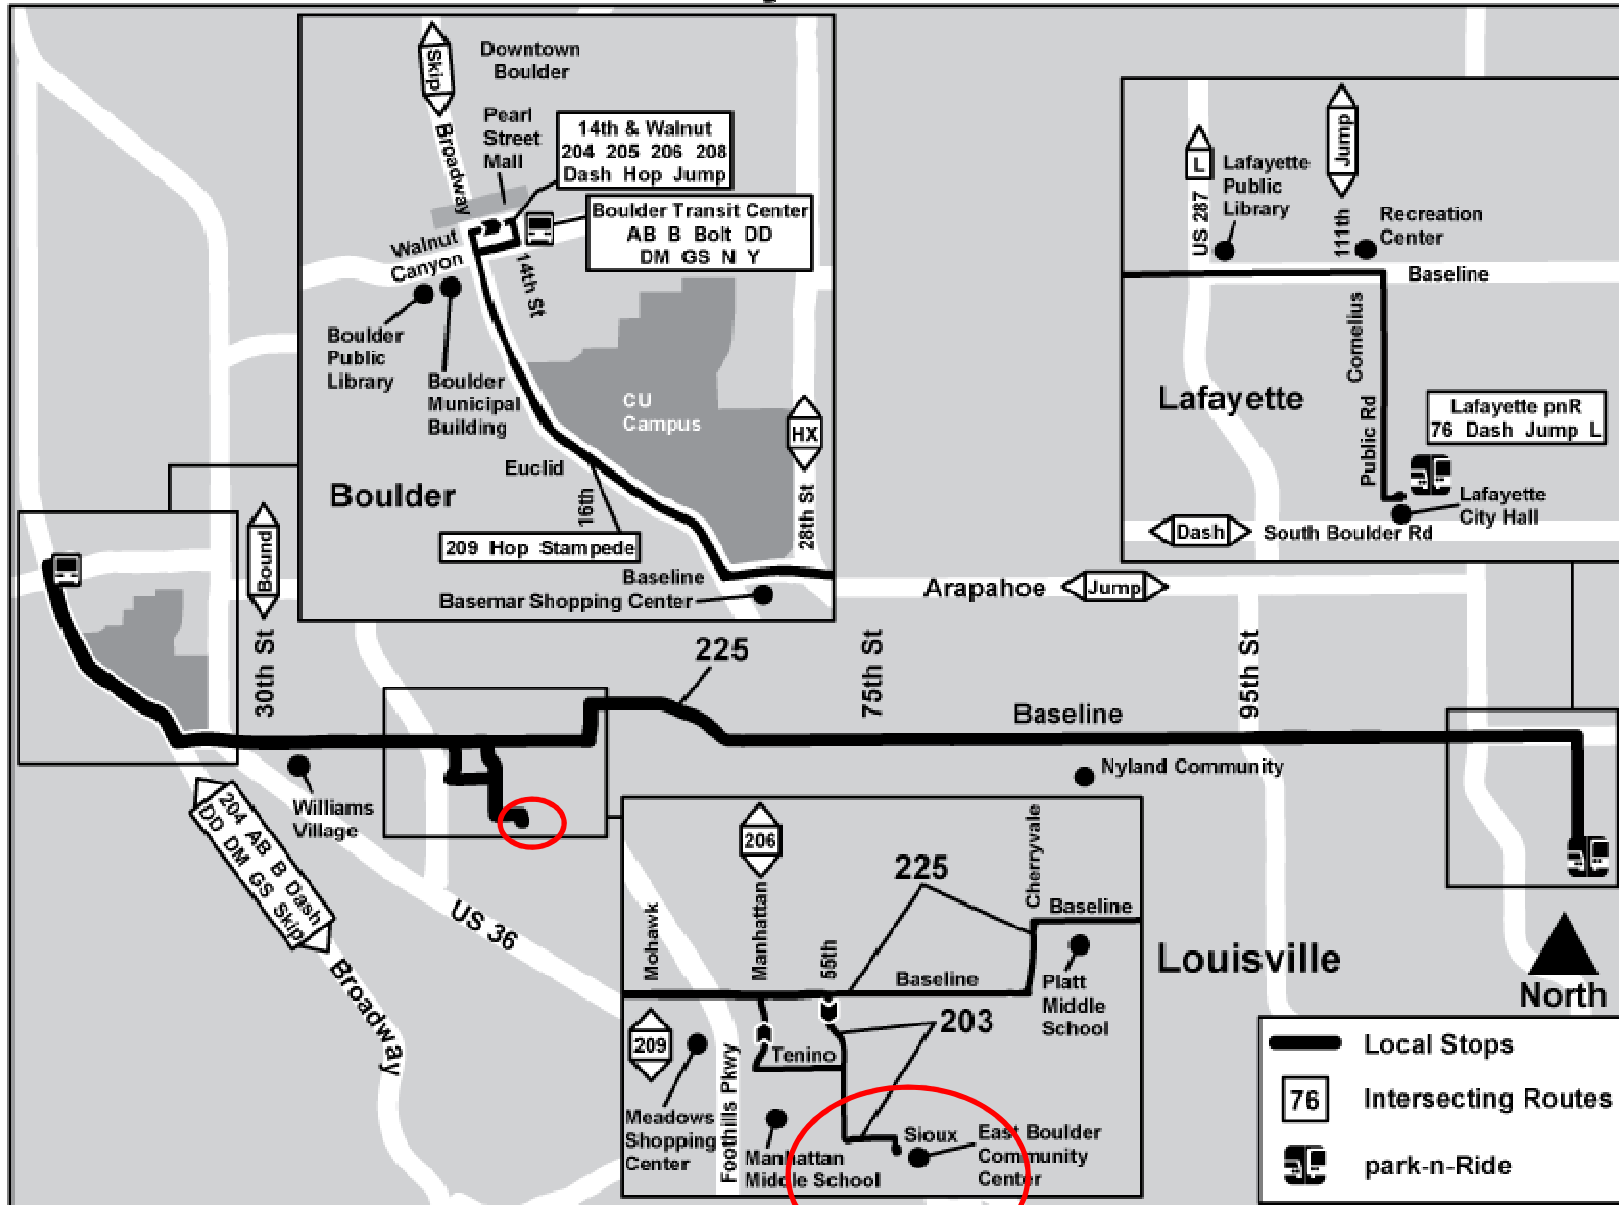

# Field trip - assignment

Measurements at East Boulder Community Park

9:30-10:15

Set up at 8:30-9 am. Please come at 9 is possible.

RTD 203 direct up Broadway to campus. Leaving

9:43, 10:13, 10:43 am + 13 minutes to campus

# Route 203/225 Boulder/Lafayette Via Baseline

Effective: 11 January 2009  
 Map Revised: 11 January 2009

55th street.  
South from Baseline

Soccer  
fields

Meet here

Parking

East Boulder  
Community Park

ee Dr

Marion Way  
252

300  
5400

Omaha Pl

300

Sioux Dr

55th St

Sioux Dr

55th St

55th St

55th St

55th St