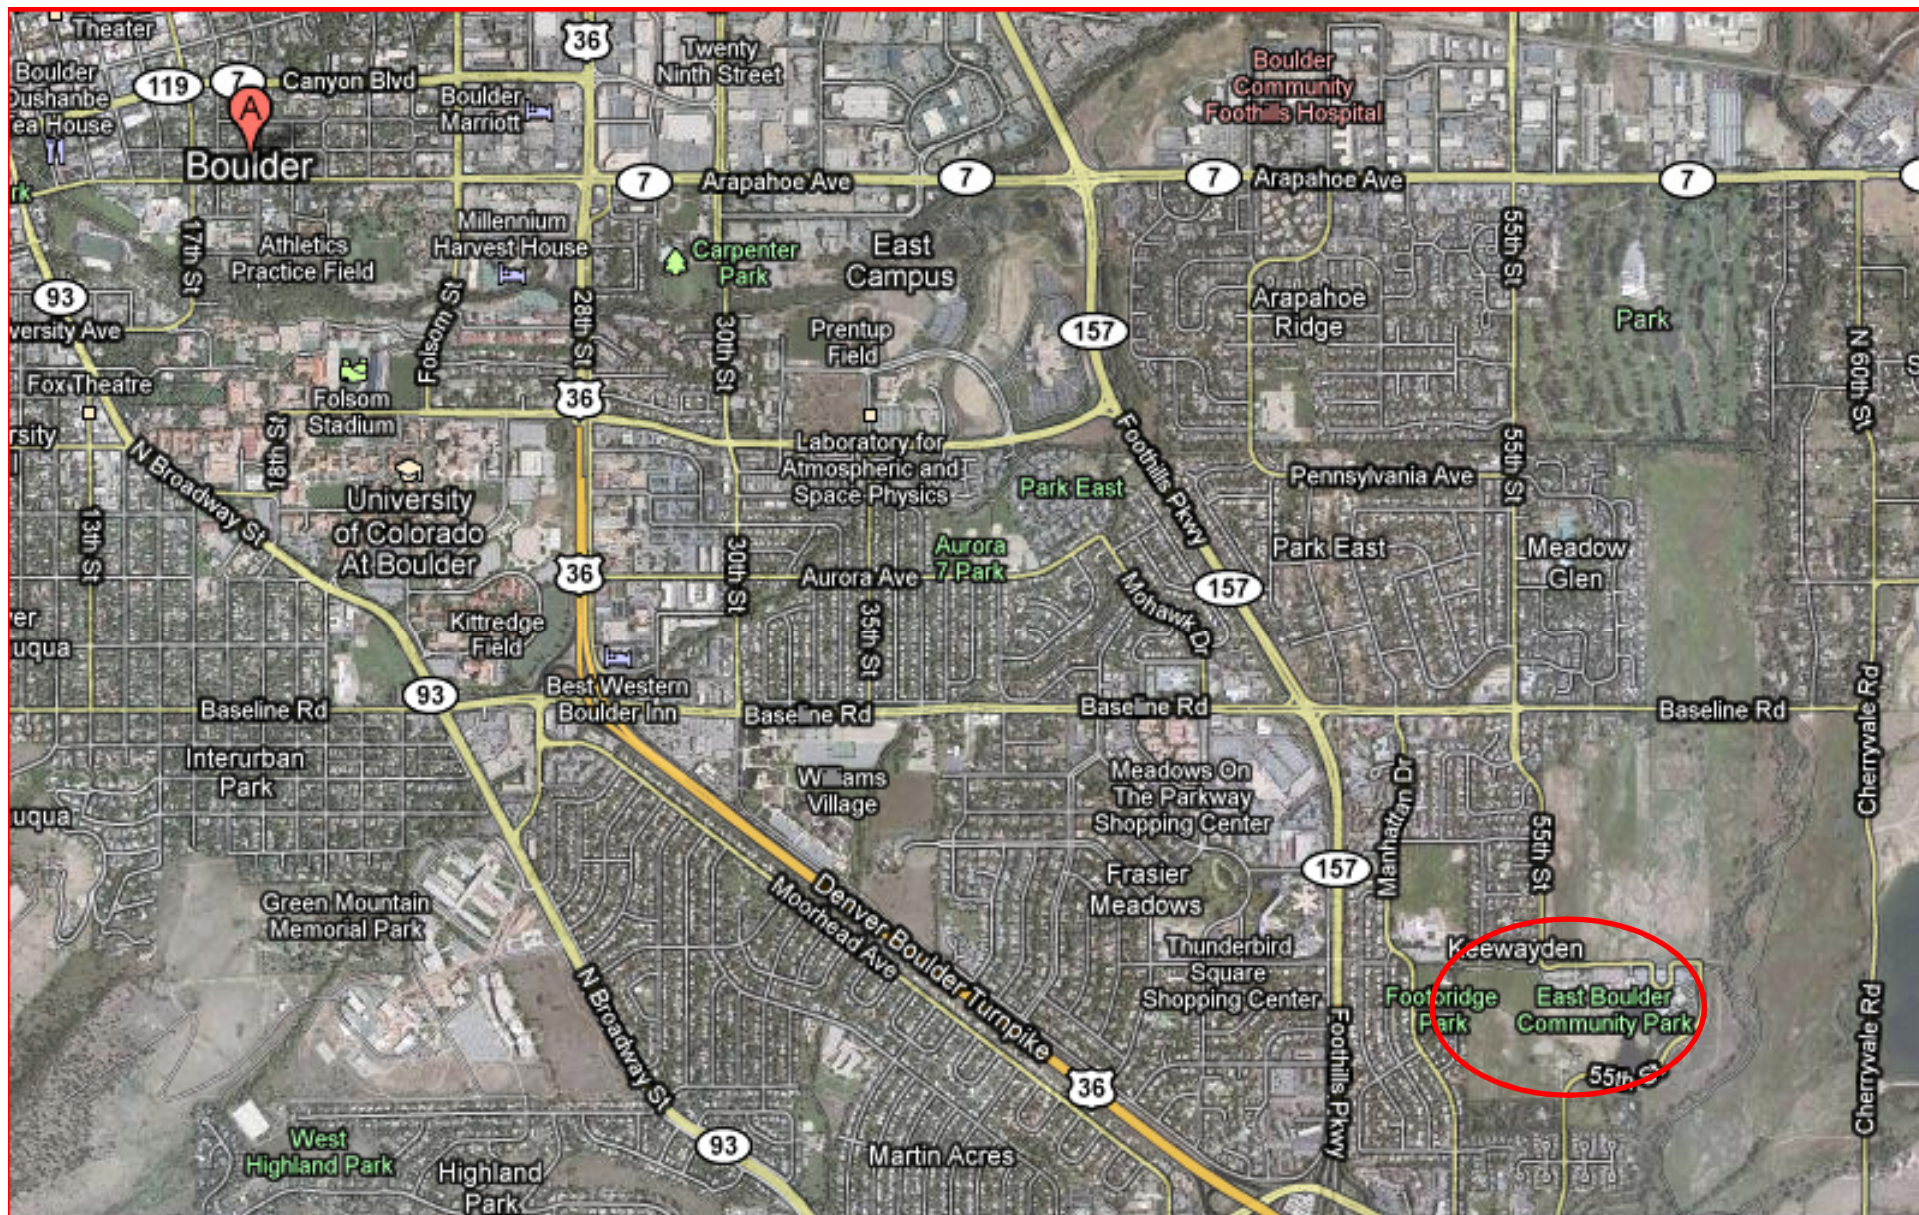

# Field trip - assignment

Measurements at East Boulder Community Park

9:30-10:15

Set up at 8:30-9 am. Please come at 9 is possible.

RTD 203 direct up Broadway to campus. Leaving

9:43, 10:13, 10:43 am + 13 minutes to campus

# Route 203/225 Boulder/Lafayette Via Baseline

Effective: 11 January 2009  
 Map Revised: 11 January 2009

55th street.  
South from Baseline

Soccer  
fields

Meet here

Parking

East Boulder  
Community Park

ee Dr

Marion Way  
252

300  
5400

Omaha Pl

300

Sioux Dr

55th St

Sioux Dr

55th St

55th St

55th St

55th St